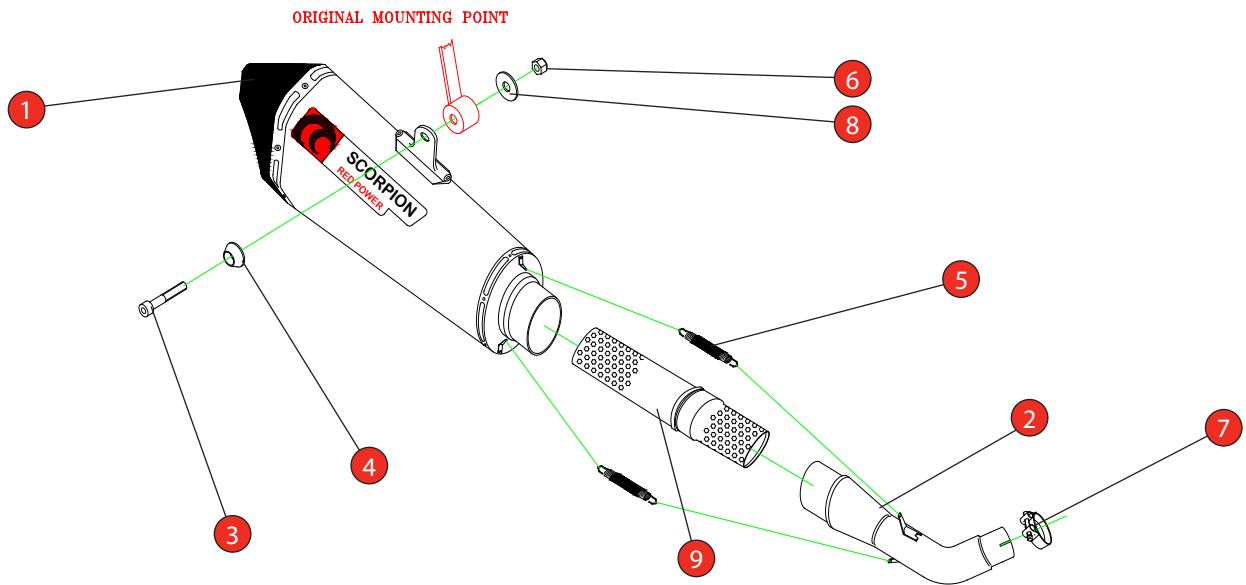

Box: PLOCK 2 Estimated Fitting Time: 1 Hour

BIKE	Suzuki SV650	PART NO.	RSI-119
YEAR	2016 - ON	FIT KITS	Z039.10583
NOTES	Where not supplied use original fittings.	FEATURES	DB KILLER - Z038.10043 (V)

- | | |
|---|-----------------------------------|
| 1 Serket Taper Silencer RSC371 | 8 M8 x 30mm Washer (Z017.12754) |
| 2 Connecting Pipe CP914 | 9 Double Ended Flute (Z028.20189) |
| 3 M8 x 50mm Cap Head Bolt (Z017.10078) | |
| 4 Alloy Bolt Finisher (Z026.20068) | |
| 5 2 x Rubber Coated Spring (Z028.10030) | |
| 6 M8 Nyloc Nut (Z017.10062) | |
| 7 37-40mm Clamp (Z016.10006) | |